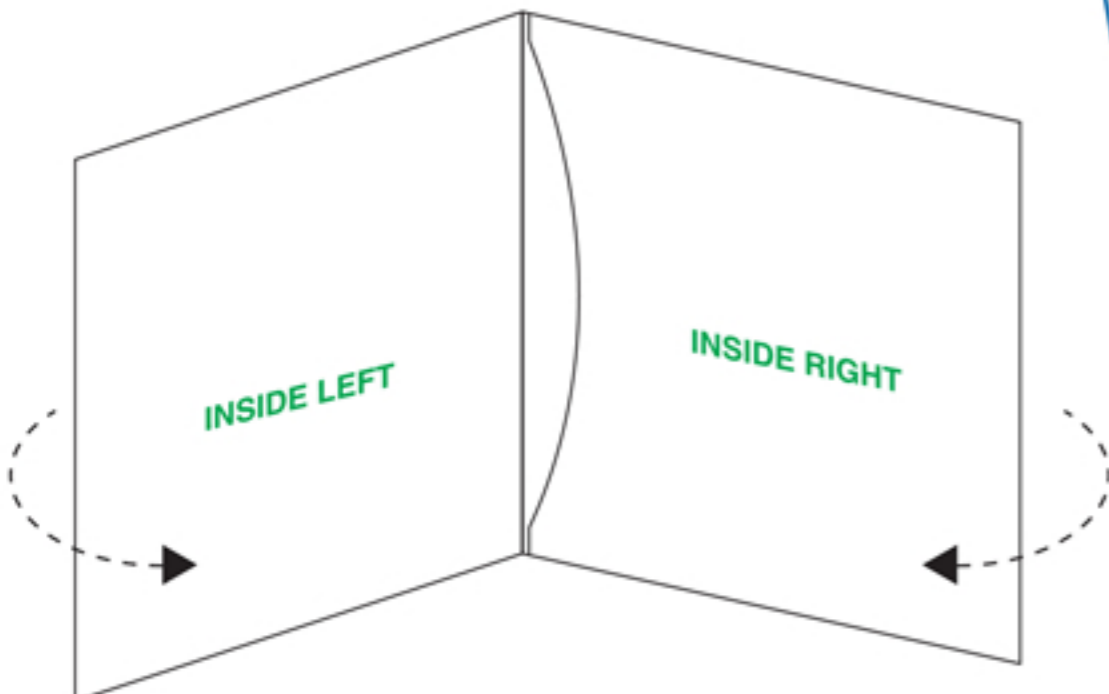

4PP WALLET MOON 1CD

**INSIDE RIGHT**  
5.4375" x 5" TRIM SIZE

**BACK COVER**  
5.4825" x 5" TRIM SIZE

**INSIDE LEFT**  
5.4675" x 5" TRIM SIZE

**FRONT COVER**  
5.4675" x 5" TRIM SIZE

BLEED  
SAFETY  
TRIMLINE  
FOLD